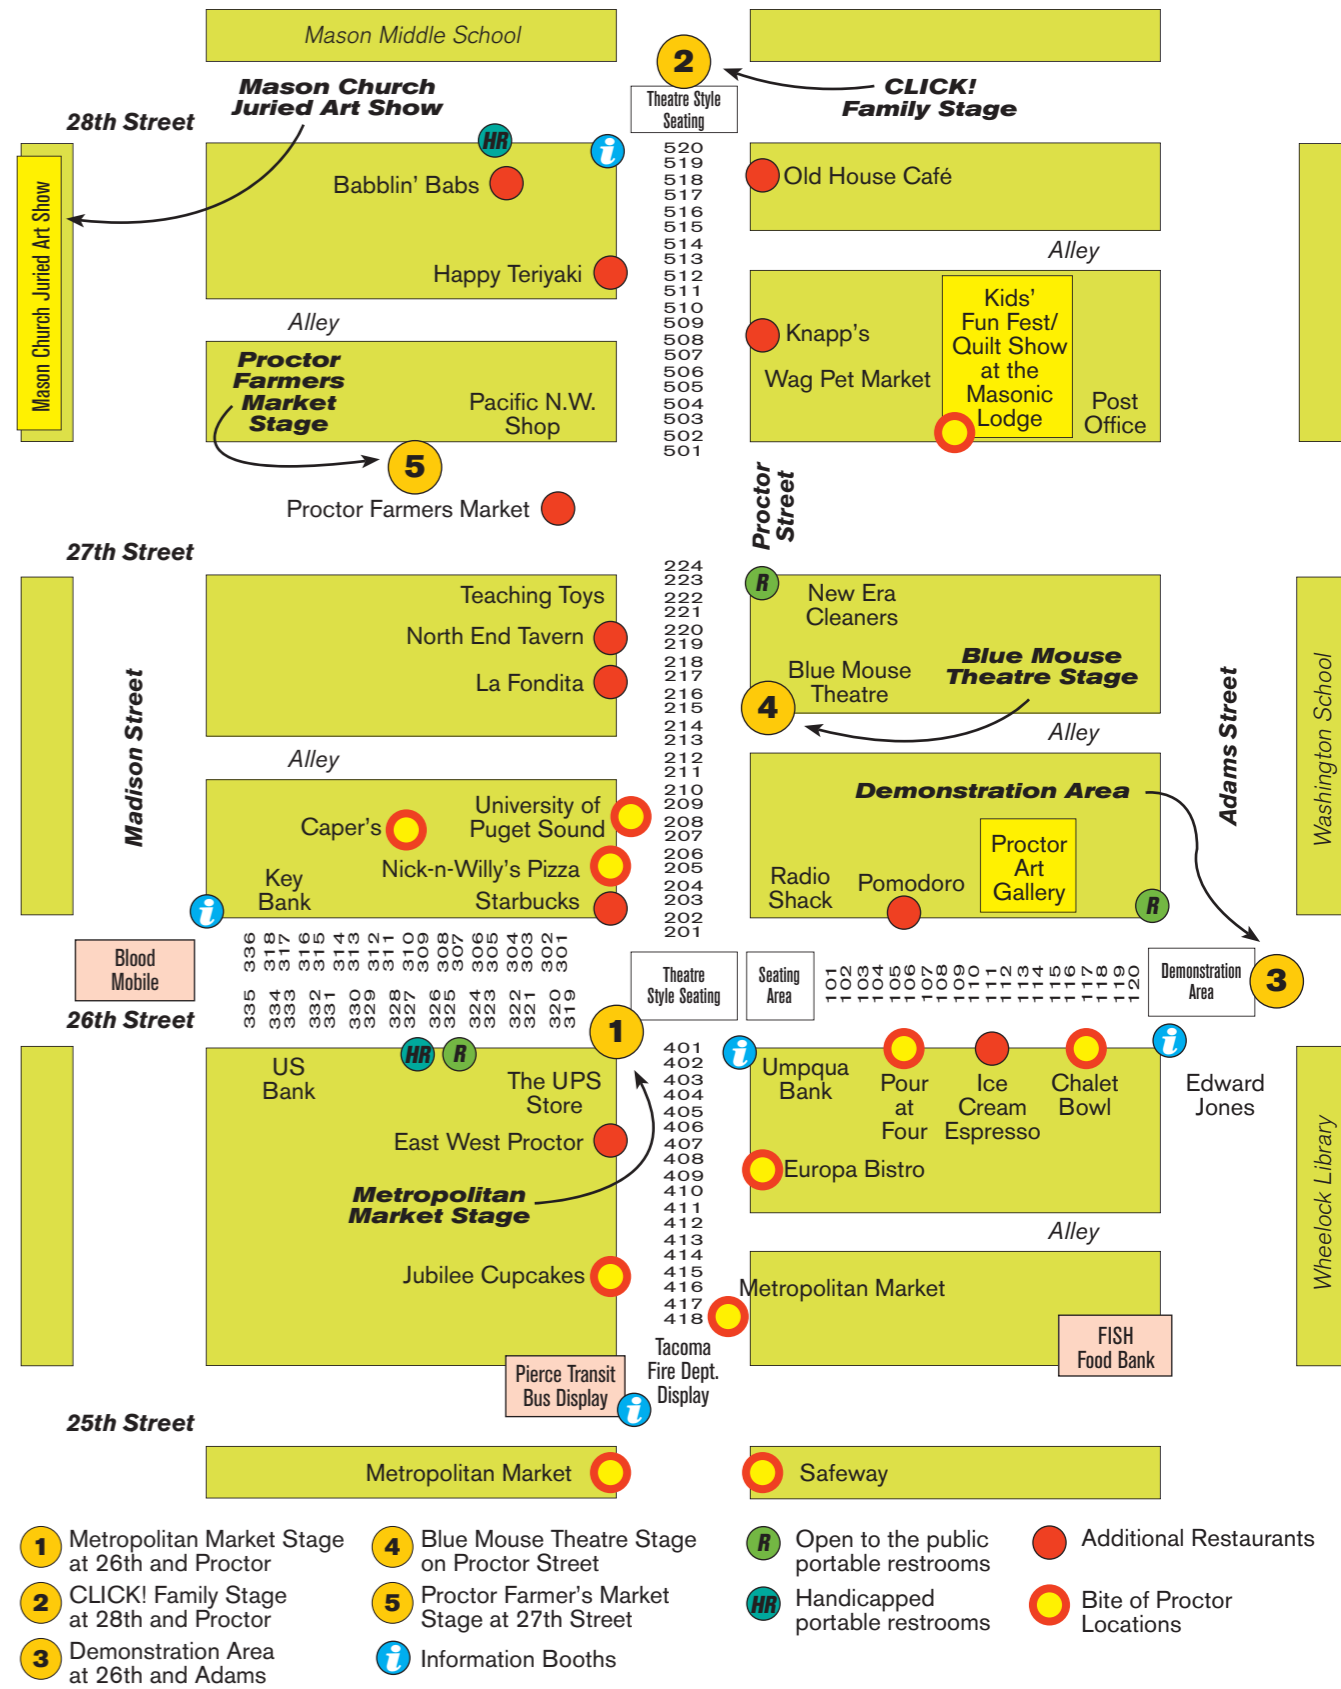

Painting-Drawing

Photography

Art Whims	519

Earth Rhythms Photography	205
Michael White	324
Panoramic Photography	109
Taylor Reed Art	222
Three Sisters Creations	330
Willow's Photography	413

Pottery

Dianne B. Kimball	307
Erin McCoy	332
The Pottery Shed	514
Susan's Kiln	406
VPC Designs	120

Traditional Arts

2 Worlds	317
By Design	203
CatAcumen Press	411
Dorsch Designs	333
The Evergreen Soap	104
Hand Made With Love	320
Karen's Basketry	316
Lilie De Vallee	325
Melinda's Creations	209
Sweet As Can Bee Honey	518
Todd H Hunter Inc	510

Wood

Beyond the Beach	117
Evergreen Sunshine	331
Inlays in Wood	207
Jerry's Birdhouses	508
KND Wood Working	112
Mightier than the Sword	313
Miller's Crafts	323
Nelson Kately	213
Tilton River Rustics	403

Sponsor Booths & Points of Interest

Alexis St John	202
Artco Crafts	210
Click!	201
Greyhound Rescue Group	506
Healing Elements	224
Metropolitan Market	418
Mason United Methodist Church	505
Proctor Arts Fest Info	401
Proctor Chiropractic Center	402
Rainier Connect	501
Tacoma Public Library	520

Bloodmobile

Don't miss an opportunity to donate blood to the Pierce County blood bank.

Bloodmobile located at 26th & Madison (see map)

Help FISH Food Bank

Give a non-perishable food to support the many adults, youth and children in need

Drop off booth in the Safeway Parking Lot (see map)

Many thanks to Proctor Arts Fest sponsors
Alexis St John, Mural Creator • Pt Defiance Lodge No. 794 F&AM Masons
Alma Marush Martin • Morris Piha Real Estate • Dr Thomas Murphy
Proctor Farmers' Market • Mary Sudar Appraisals & Estate Sales
Teaching Toys • Proctor Art Gallery • New Era Cleaners
Better Properties Real Estate • Doug Tufts, attorney

Kids Fun Fest Non-Profit Participation
WA F.E.A.S.T. – Food allergy awareness
Color-A-Bag – sponsored by Proctor Arts Fest • Seabury School
Kiddie Connection N.W. • Children's Museum • Puget Creek Restoration
American Diabetes Association
Enviro-challenger • Metro Parks • PLUS MORE!

Transportation Available to Proctor Arts Fest

Ride Pierce Transit on routes 11, 13, 16 & 51

Juried Art Show
Saturday, August 7th - 10am to 6pm
and Sunday, August 8th - 9am to 2pm
at the Mason Methodist Church,
27th & Madison

Proctor Art Quest
Pick up your entry form with the Art Quest map at any Proctor Information booth.
Return your completed entry to the Proctor Art Gallery by 6pm.
You will be eligible to win a Proctor Gift Basket worth over $300!

KUPS
will be broadcasting LIVE from the main stage from 10am to 6pm

Congratulations to our Proctor Arts Fest Poster Contest Winner
Janette Stiles
www.stilescollection.com